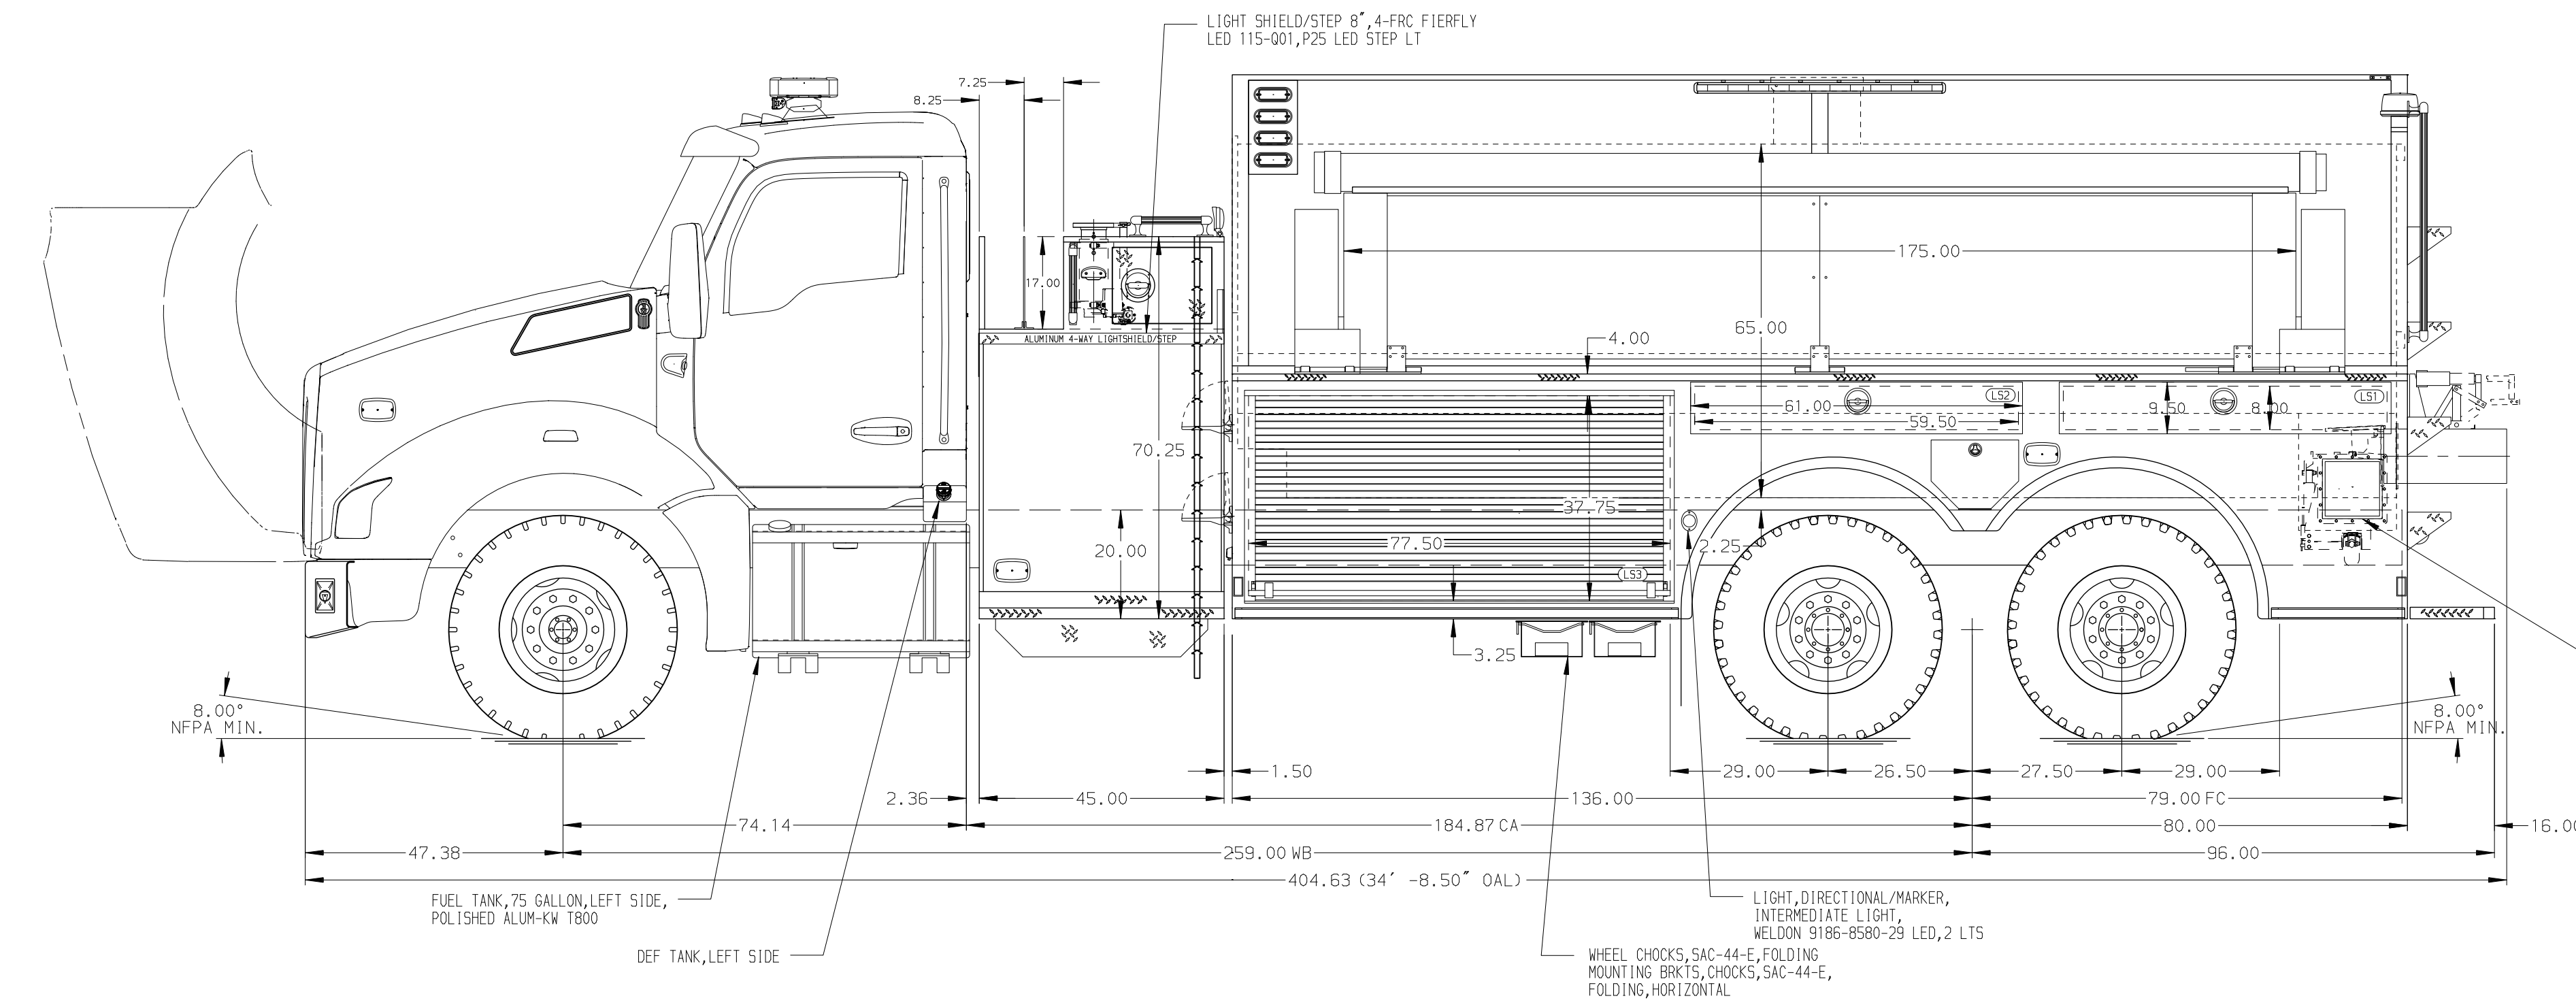

- HOSEBED CAPACITIES
- ① 500' OF 2.50" D.J. POLYESTER HOSE
 - ① 500' OF 5.00" D.J. POLYESTER HOSE
 - ① 500' OF 3.00" D.J. POLYESTER HOSE

NOTE
DIMENSIONS SHOWN ARE APPROXIMATE AND ARE SUBJECT TO MINOR DEVIATIONS AS MAY OCCUR OR BE NECESSARY IN CONSTRUCTION. MINOR DETAILS NOT SHOWN.

				CHASSIS DATA	TITLE	1500-D-3500P, 216" DRYSIDE BODY	JOB NO.	37322
				MAKE	FOR	45" SIDE CONTROL, (2) 1.5" CROSSLAYS	SCALE	1:24
				MODEL	FOR	COMMUNITY FIRE CO. NEW TRIPOLI	DRAWN BY	JLA
				REV	DATE	NEW TRIPOLI, PENNSYLVANIA	CHECKED BY	RWI
							SHEET SIZE	D
							SHEET NO.	1 OF 1

37322AD