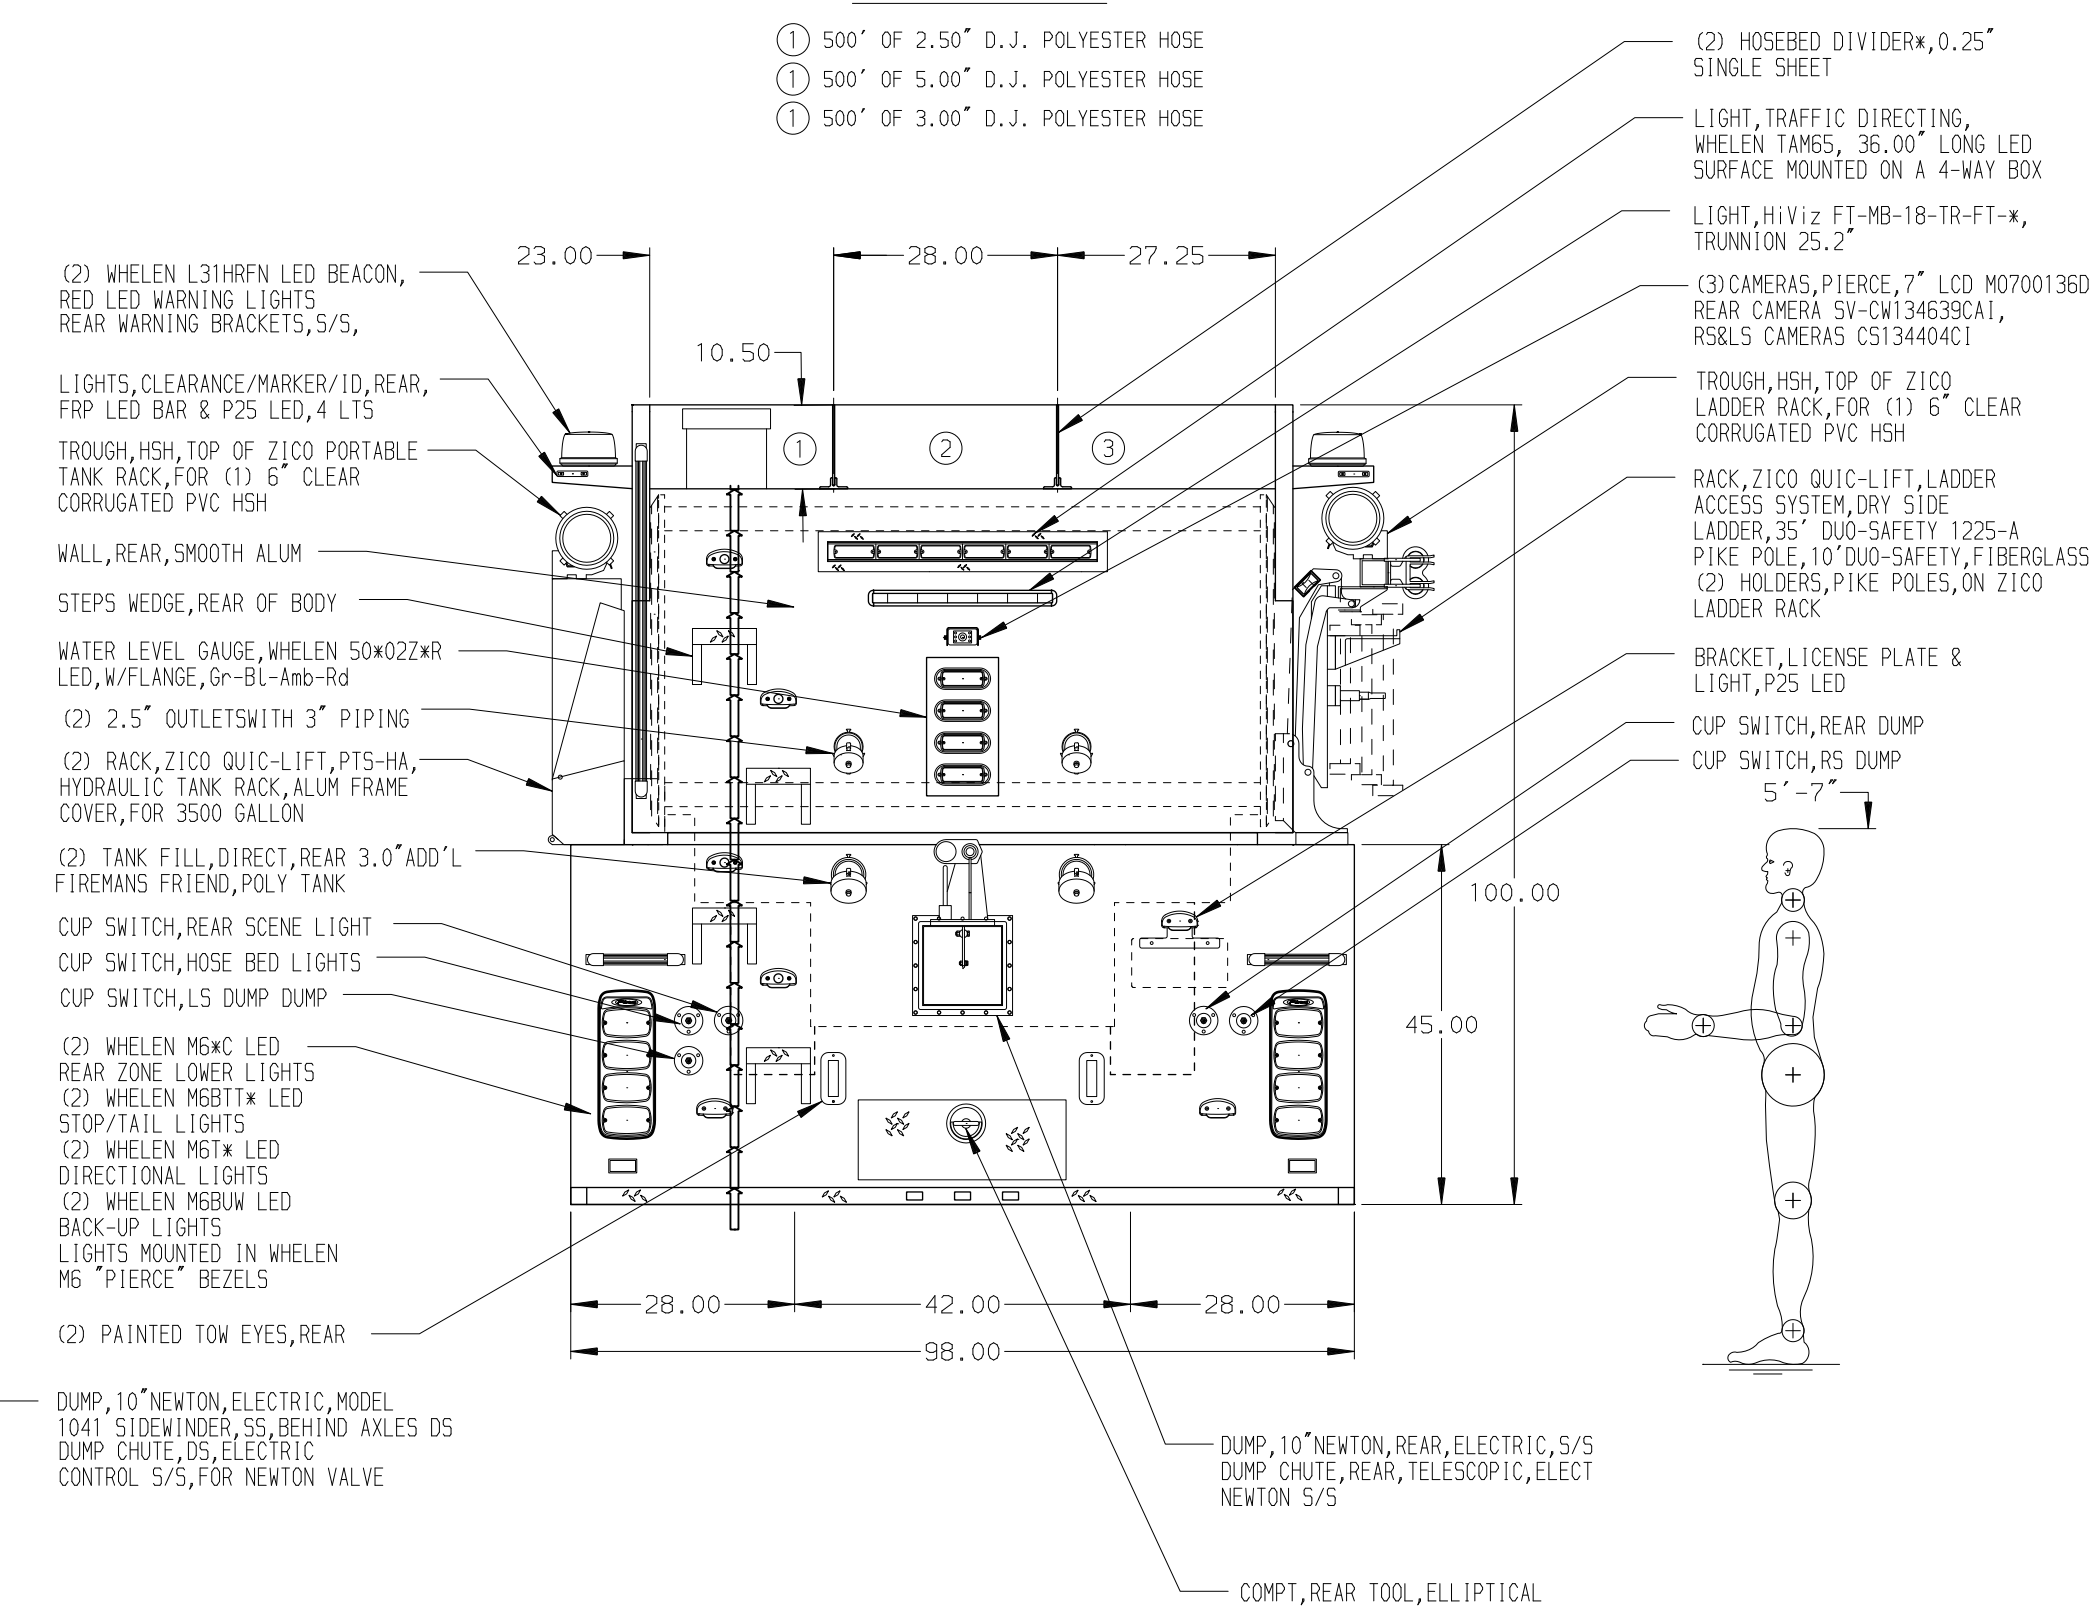

- HOSEBED CAPACITIES
- ① 500' OF 2.50" D.J. POLYESTER HOSE
 - ① 500' OF 5.00" D.J. POLYESTER HOSE
 - ① 500' OF 3.00" D.J. POLYESTER HOSE

NOTE
DIMENSIONS SHOWN ARE APPROXIMATE AND ARE SUBJECT TO MINOR DEVIATIONS AS MAY OCCUR OR BE NECESSARY IN CONSTRUCTION. MINOR DETAILS NOT SHOWN.

				CHASSIS DATA	TITLE	1500-D-3500P, 216" DRYSIDE BODY	JOB NO.	37322
				MAKE	FOR	45" SIDE CONTROL, (2) 1.5" CROSSLAYS	SCALE	1:24
				MODEL	FOR	COMMUNITY FIRE CO. NEW TRIPOLI	DRAWN BY	JLA
				REV	DATE	NEW TRIPOLI, PENNSYLVANIA	CHECKED BY	RWI
							SHEET SIZE	D
							SHEET NO.	1 OF 1

37322AD