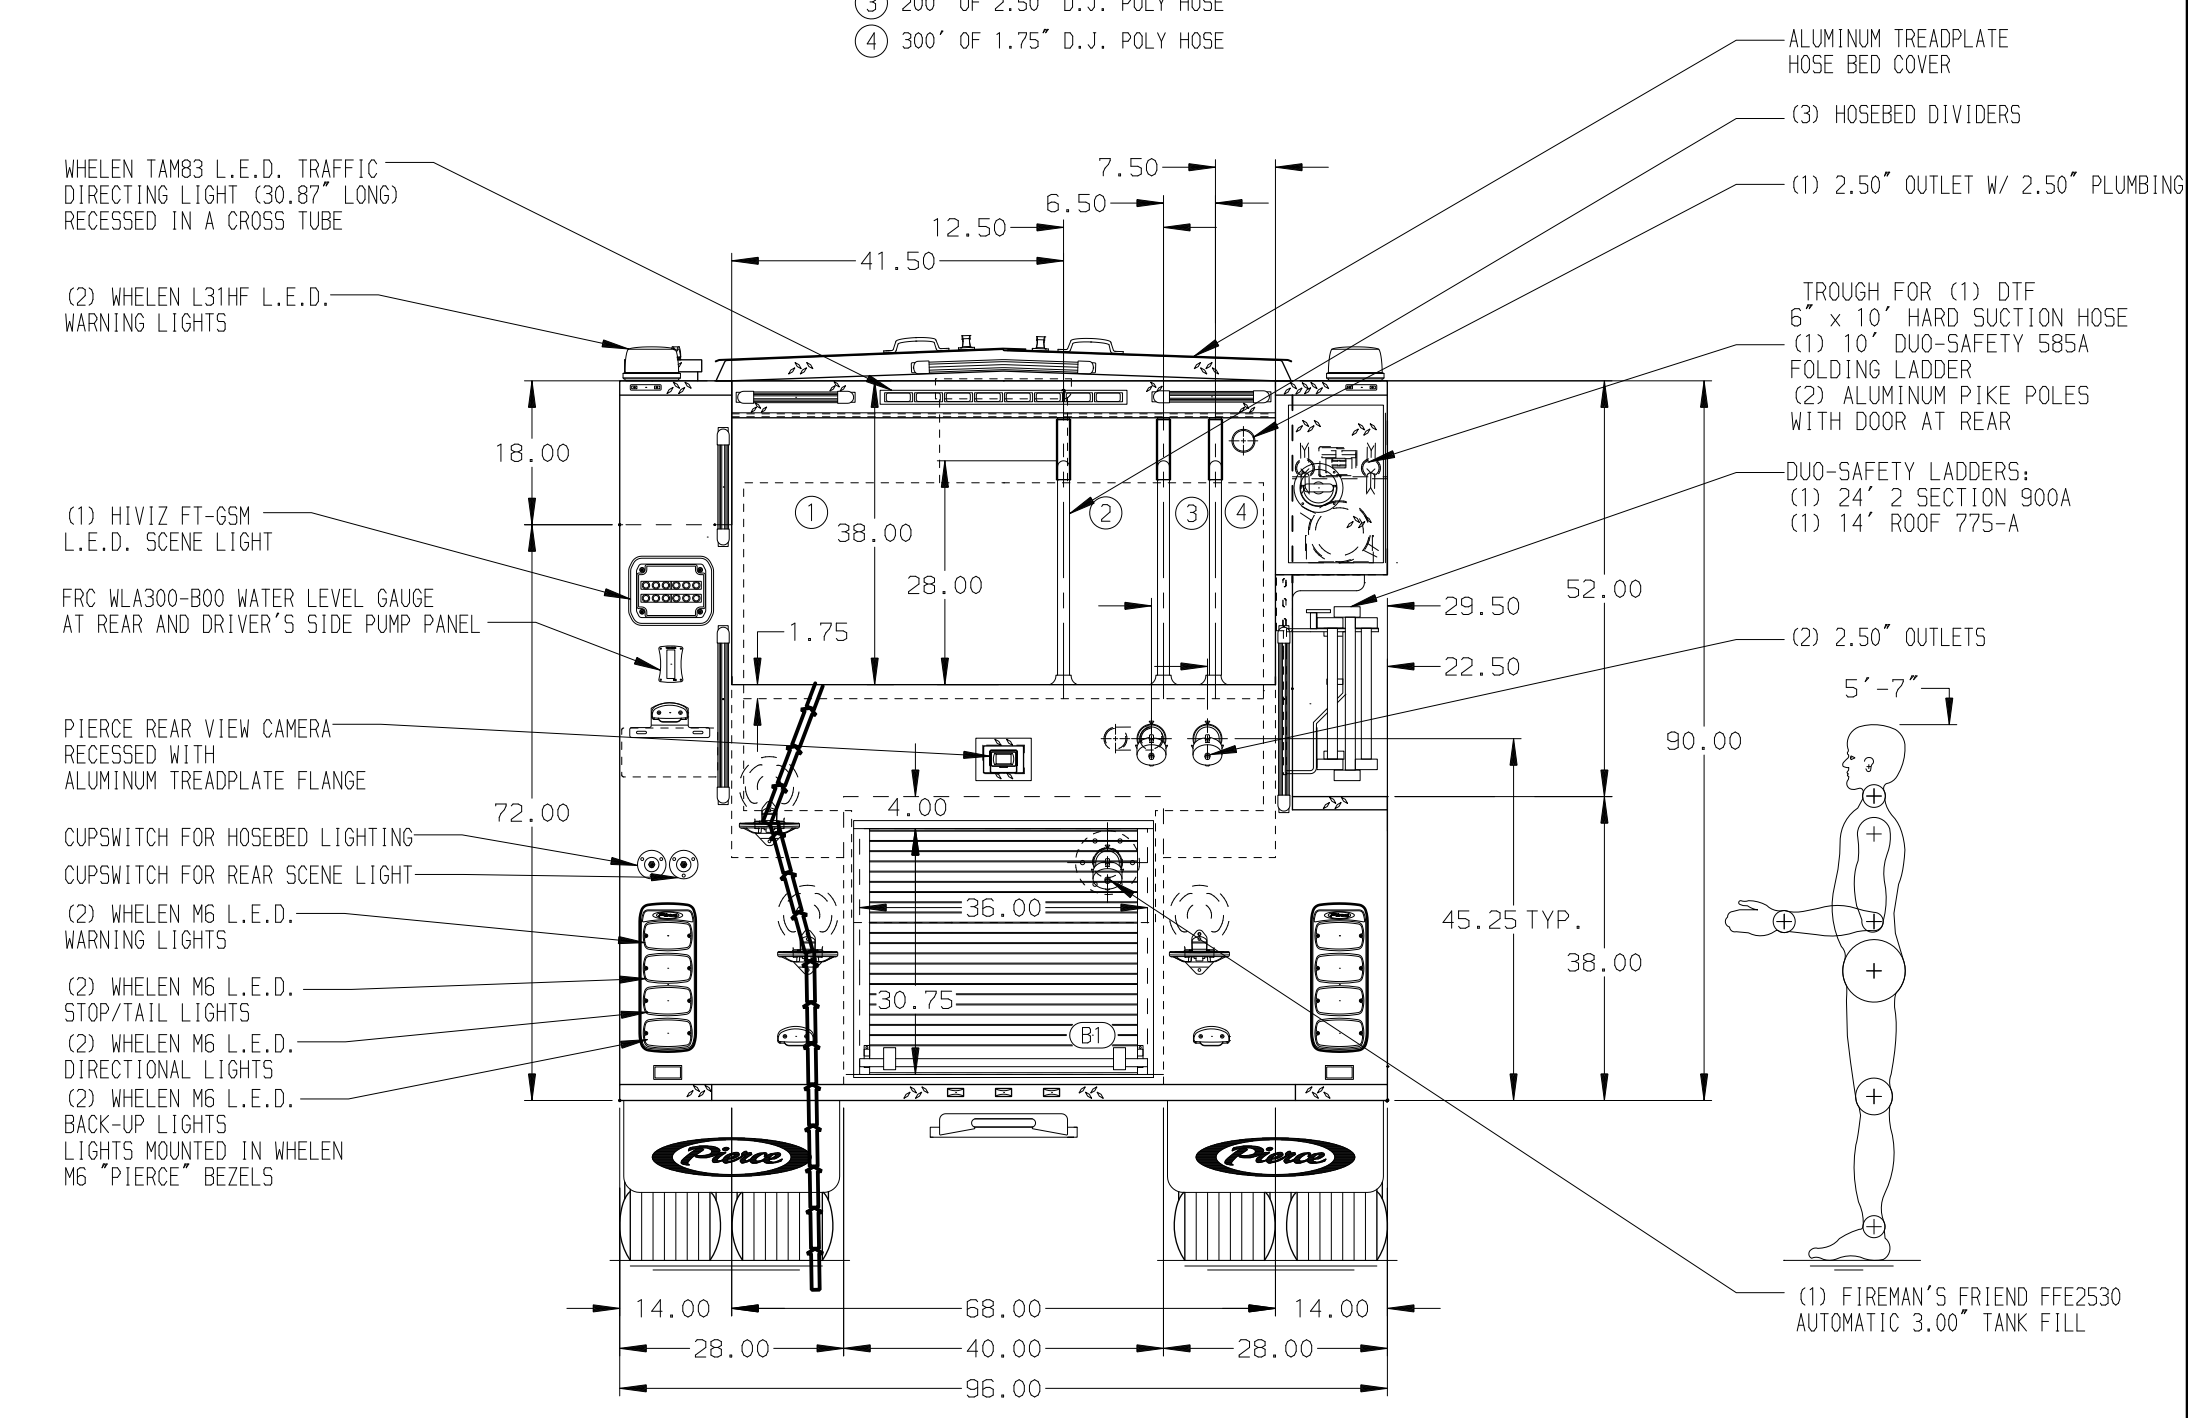

- HOSEBED CAPACITIES**
- ① 1200' OF 5.00" D.J. POLY HOSE
 - ② 400' OF 3.00" D.J. POLY HOSE
 - ③ 200' OF 2.50" D.J. POLY HOSE
 - ④ 300' OF 1.75" D.J. POLY HOSE

ALUMINUM BODY MAXIMUM O.A.L. 394.50" MAXIMUM O.A.H. 121.00" SIDE ROLL AND FRONTAL IMPACT PROTECTION

CUSTOMER APPROVAL			
APPROVED BY:		CHASSIS DATA	TITLE
DATE:		PIERCE	FOR
		MODEL	DWG NO.
REV	DATE	BY	CH
		ENFORCER	

Pierce MANUFACTURING INC.		JOB NO.	37493
SCALE	1:24	DATE	
DRAWN BY	LST	DATE	14JUL22
CHECKED BY	CDU		
SHEET SIZE	D	SHEET NO.	1 OF 1

TITLE: 1500-D-1000P, 1000 WATER TANK, 161" PUMPER BODY
 (1) X-LAY, (2) SPEEDLAYS, DELUGE, NY STYLE TANK & HB
 MAKE: NEWTON GROVE FIRE DEPARTMENT
 FOR: NEWTON GROVE, NORTH CAROLINA
 DWG NO.: 37493AD

NOTE
 DIMENSIONS SHOWN ARE APPROXIMATE AND ARE SUBJECT TO MINOR DEVIATIONS AS MAY OCCUR OR BE NECESSARY IN CONSTRUCTION. MINOR DETAILS NOT SHOWN.