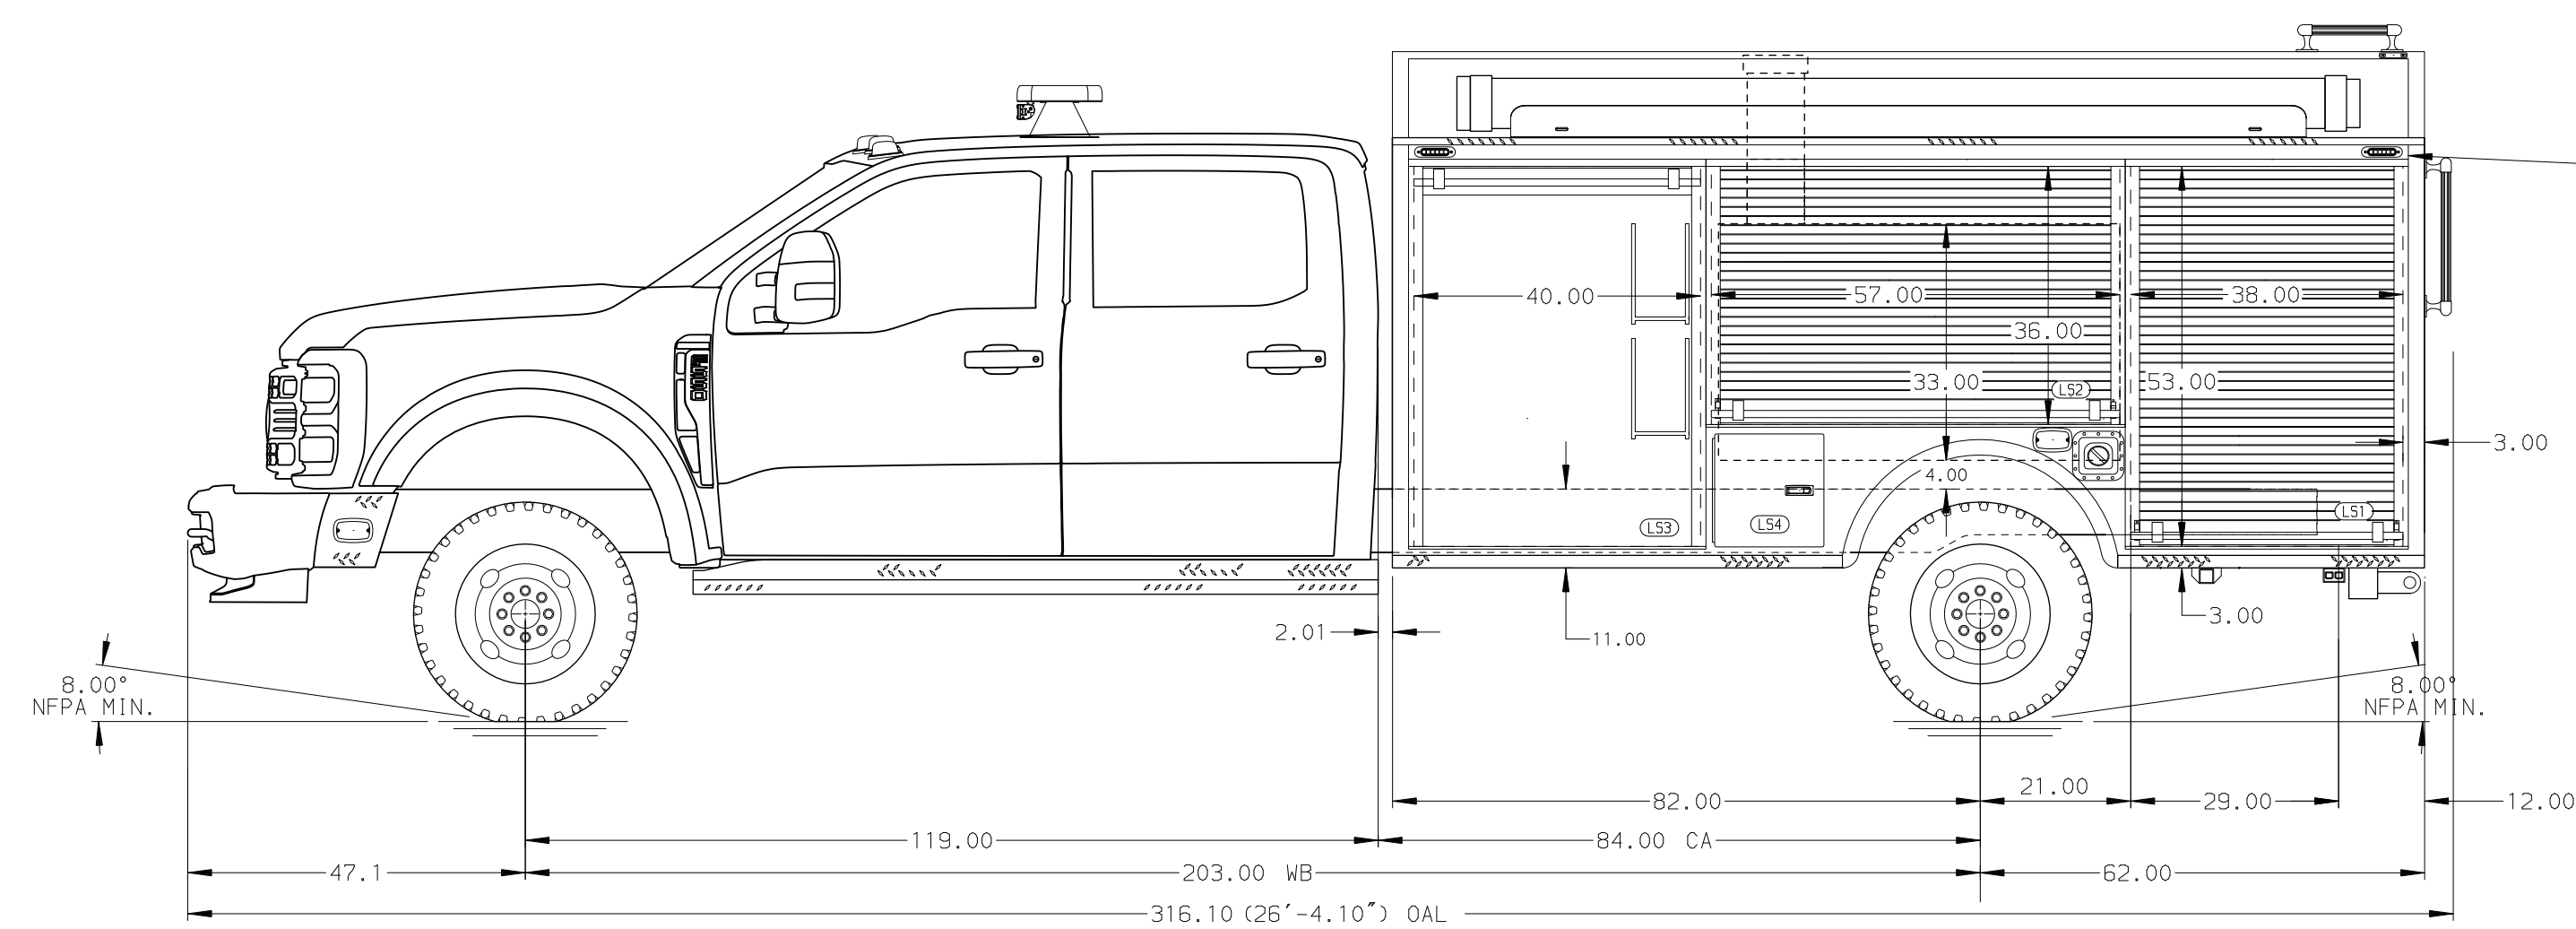

ALUMINUM BODY

NOTE
DIMENSIONS SHOWN ARE APPROXIMATE AND ARE SUBJECT TO MINOR DEVIATIONS AS MAY OCCUR OR BE NECESSARY IN CONSTRUCTION. MINOR DETAILS NOT SHOWN.

REV.	DATE	BY	CHK'D
08MAY24	RHU	CCS	
04JAN23	RHU	CCS	
20NOV23	RWR	CCS	
14NOV23	RWR	CCS	
01SEP23	RWR	AJA	

CHASSIS DATA

CHASSIS

FORD

MODEL F-550 4X4

DRWG. NO.

38833AD

TITLE

FOR

SHEET NO.

1 OF 1

SHEET SIZE

D

JOB NO. 38833

SCALE 1:24

DATE 27JUL23

DRAWN BY JLA

CHK'D BY AJA

SHEET NO. 1 OF 1

SHEET SIZE D