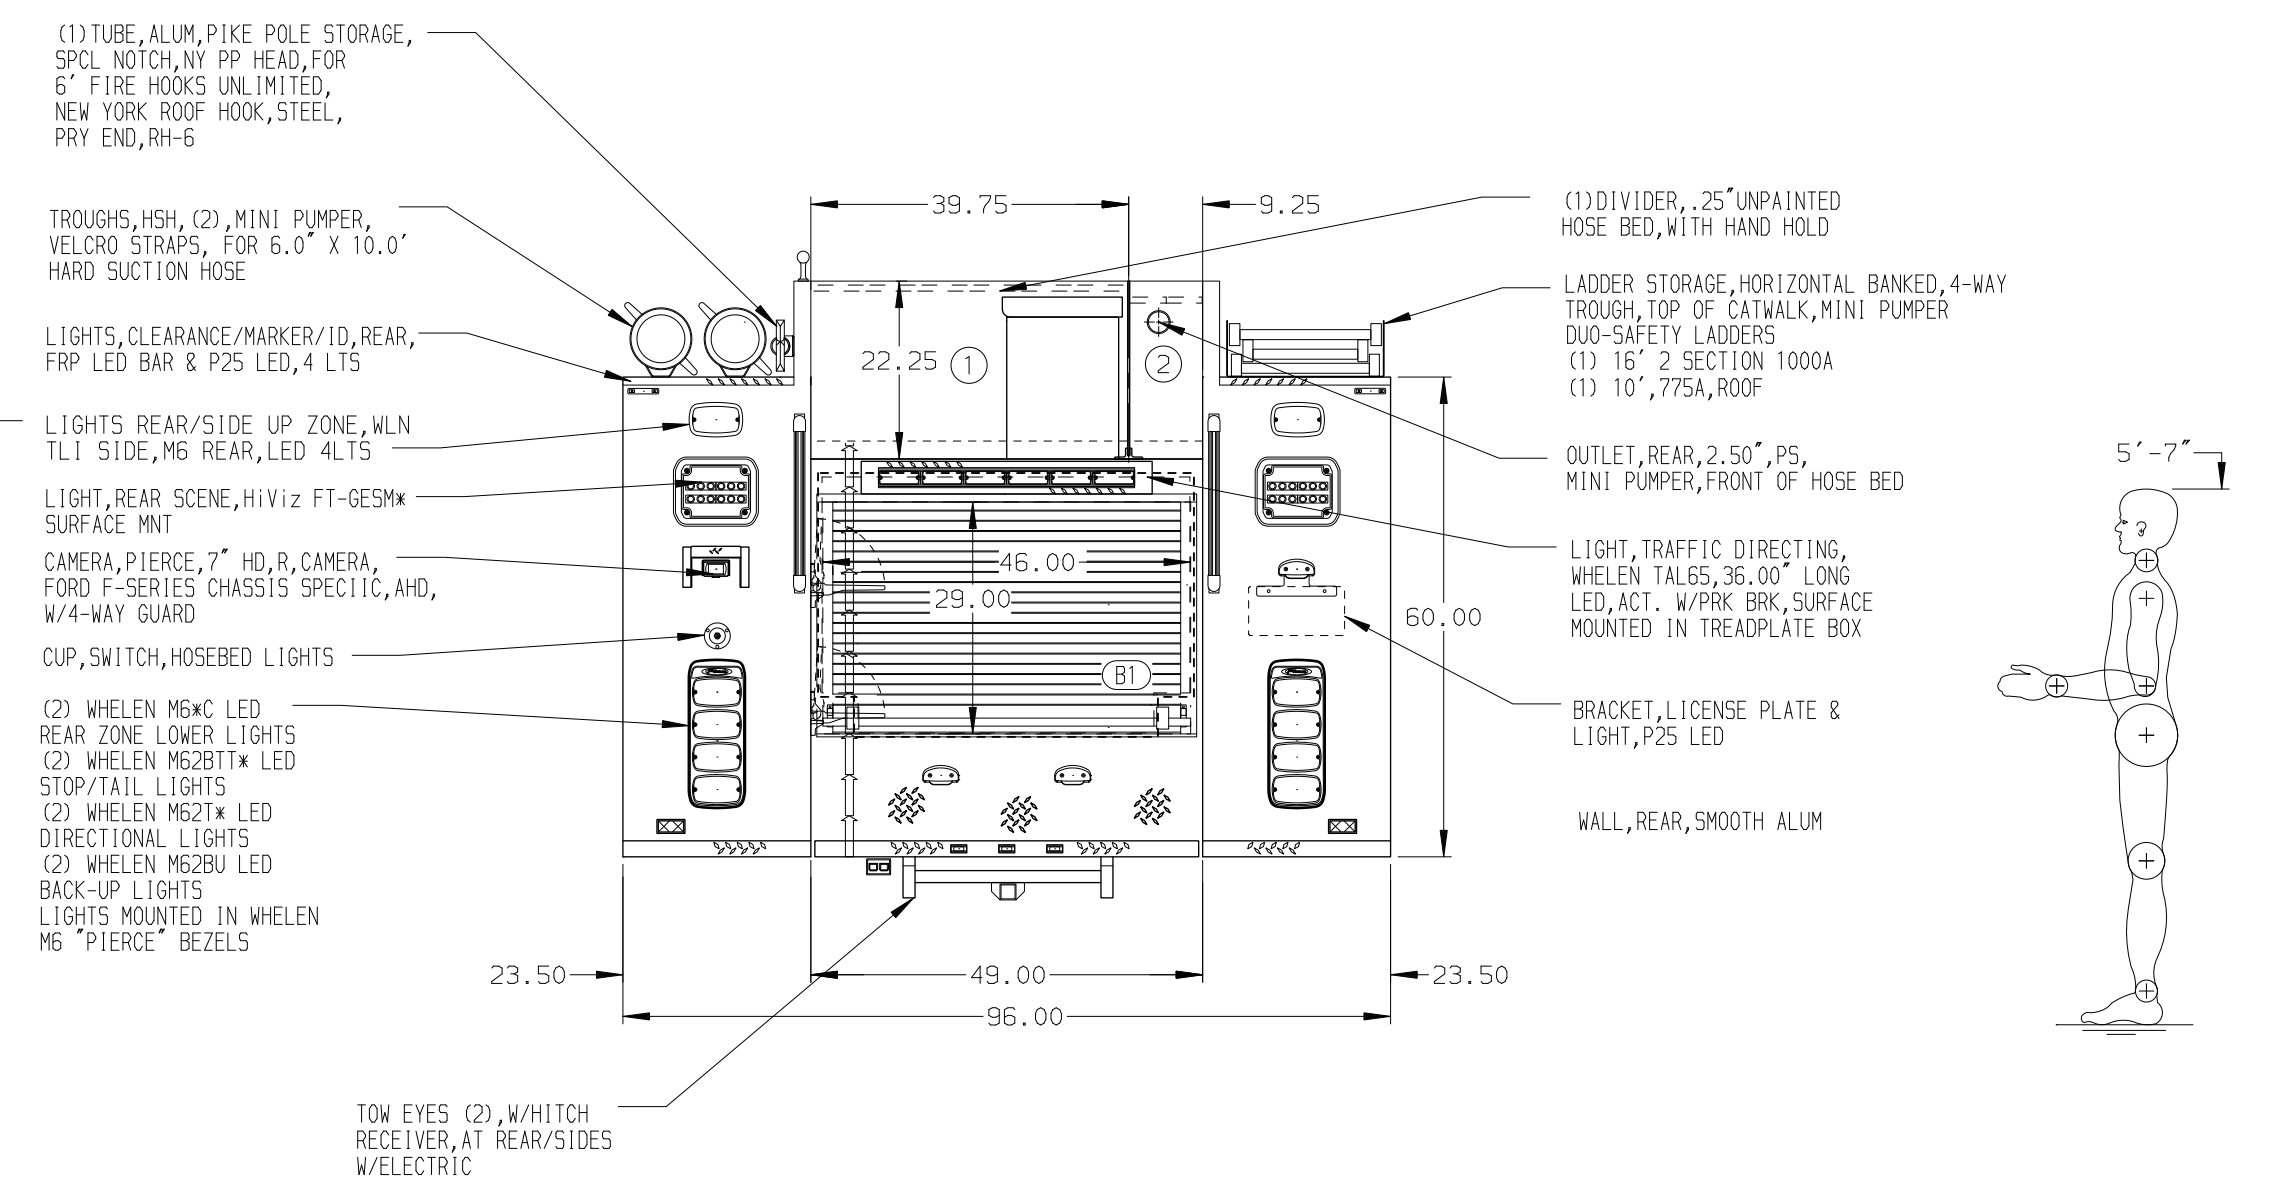

ALUMINUM BODY

NOTE
DIMENSIONS SHOWN ARE APPROXIMATE AND ARE SUBJECT TO MINOR DEVIATIONS AS MAY OCCUR OR BE NECESSARY IN CONSTRUCTION. MINOR DETAILS NOT SHOWN.

REV.	DATE	BY	CHK'D
08MAY24	RHU	CCS	
04JAN23	RHU	CCS	
20NOV23	RWR	CCS	
14NOV23	RWR	CCS	
01SEP23	RWR	AJA	

CHASSIS DATA

CHASSIS

FORD

MODEL F-550 4X4

DRWG. NO.

38833AD

TITLE

FOR

SHEET NO.

1 OF 1

SHEET SIZE

D

JOB NO. 38833

SCALE 1:24

DATE 27JUL23

DRAWN BY JLA

CHK'D BY AJA

SHEET NO. 1 OF 1

SHEET SIZE D