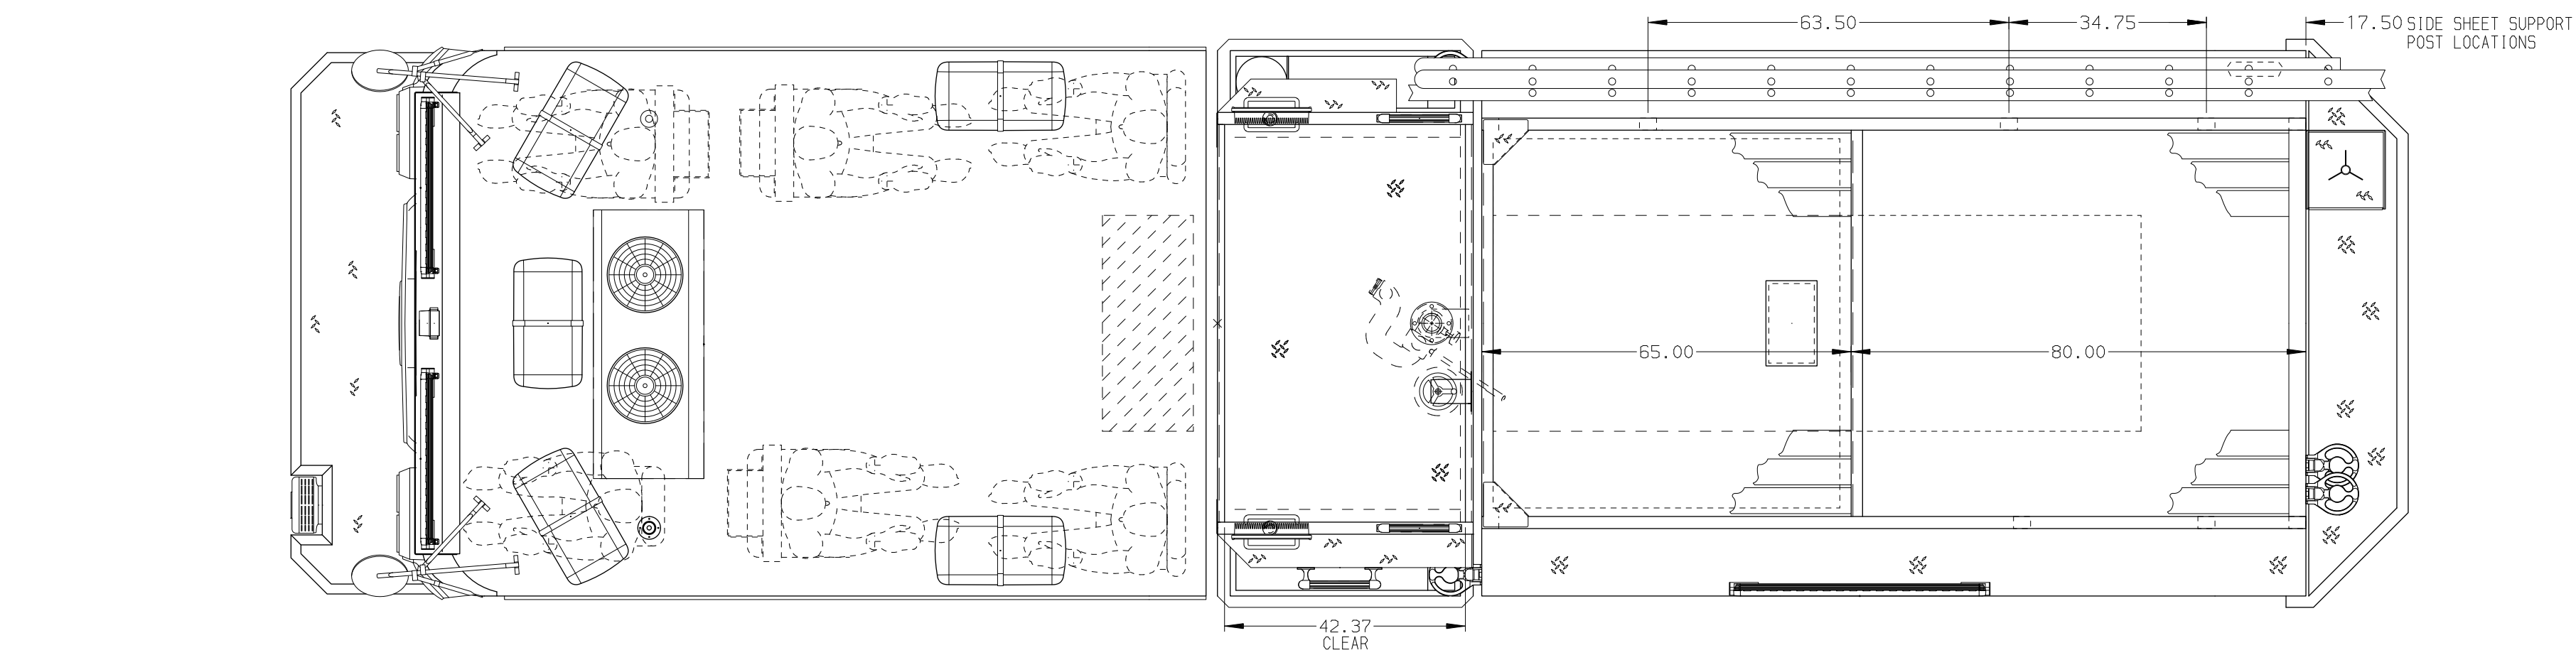

- ONE 2.50 OUTLET WITH 2.50 PIPING AND SWIVEL LOCATED PER SHOP ORDER
- BLUE SEA 700T SHORELINE RECEPTACLE WITH SURE EJECT LOCATED PER SHOP ORDER
- AIR INLET/OUTLET WITH DISCONNECT COUPLING LOCATED PER SHOP ORDER
- BATTERY CHARGER LOCATED PER SHOP ORDER
- SIX ADJUSTABLE SHELVES LOCATED PER SHOP ORDER
- ONE FLOOR MOUNTED SLIDE-OUT TRAY WITH SIDE SLIDES LOCATED PER SHOP ORDER
- ONE VERTICAL PARTITION LOCATED PER SHOP ORDER
- PACCAR DEF TANK MOUNTED UNDER CAB ON THE DRIVER'S SIDE
- REMOVABLE FILTER FOR ALL BODY COMPARTMENTS WITH LOUVERS
- MARINE GRADE PLYWOOD ON THE BACK WALL LOCATED PER SHOP ORDER
- TWO 120V DUPLEX RECEPTACLES LOCATED PER SHOP ORDER
- JUMPER STUDS AT DRIVER SIDE PUMP PANEL