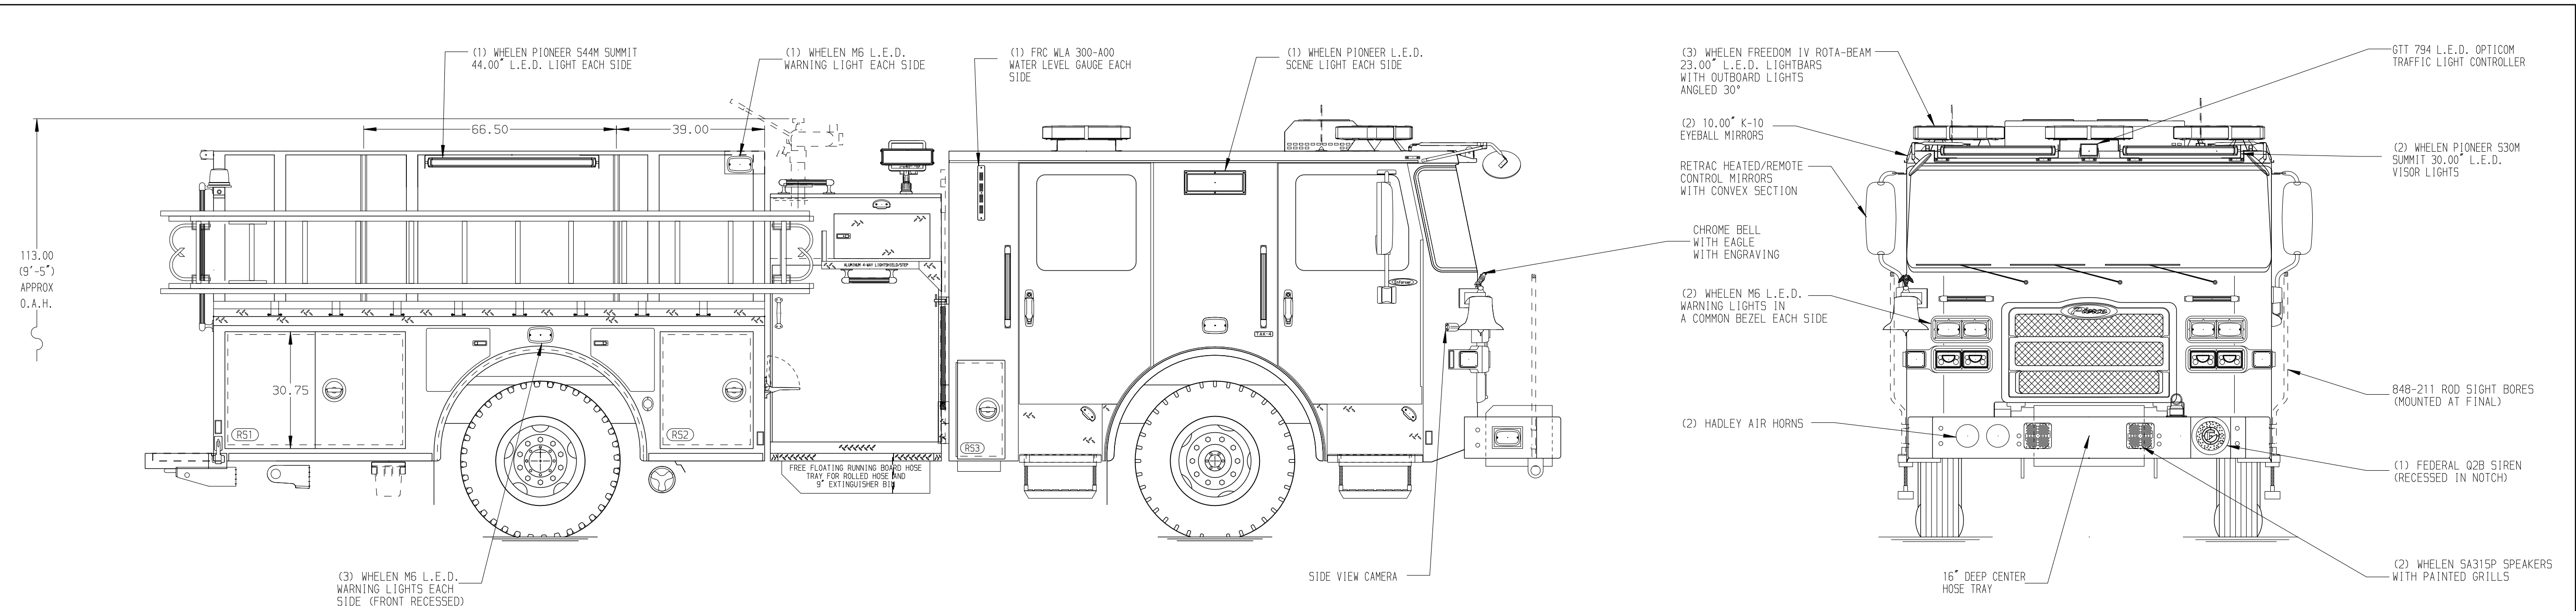

**PUMPER BODY**  
Short Aluminum 2nd Gen Pumper

**CHASSIS**  
Enforcer Chassis

**CHASSIS AXLE, FRONT, CUSTOM**  
18,000 Lb TAK-4 Axle

**AXLE, REAR**  
24,000 Lb Meritor Axle

**ENGINE**  
510 HP Paccar MX13 Engine

**TRANSMISSION**  
Allison 6th Gen, 4000 EVS P

**BUMPER**  
22" Extended Painted Steel

**CAB**  
7000 Enforcer Cab

**BODY WATER TANK**  
750 Gallon Poly Water Tank

**COMPT, PUMPER, REAR**  
27.75" FF Rear Double Door Compt

- ONE 2.50 OUTLET WITH 2.50 PIPING AND SWIVEL LOCATED PER SHOP ORDER
- BLUE SEA 700T SHORELINE RECEPTACLE WITH SURE EJECT LOCATED PER SHOP ORDER
- AIR INLET/OUTLET WITH DISCONNECT COUPLING LOCATED PER SHOP ORDER
- BATTERY CHARGER LOCATED PER SHOP ORDER
- SIX ADJUSTABLE SHELVES LOCATED PER SHOP ORDER
- ONE FLOOR MOUNTED SLIDE-OUT TRAY WITH SIDE SLIDES LOCATED PER SHOP ORDER
- ONE VERTICAL PARTITION LOCATED PER SHOP ORDER
- PACCAR DEF TANK MOUNTED UNDER CAB ON THE DRIVER'S SIDE
- REMOVABLE FILTER FOR ALL BODY COMPARTMENTS WITH LOUVERS
- MARINE GRADE PLYWOOD ON THE BACK WALL LOCATED PER SHOP ORDER
- TWO 120V DUPLEX RECEPTACLES LOCATED PER SHOP ORDER
- JUMPER STUDS AT DRIVER SIDE PUMP PANEL

HOSEBED CAPACITY	
<b>BED 1</b>	300' OF 2.50" D.J. POLY HOSE
<b>BED 2</b>	800' OF 5.00" D.J. POLY HOSE
<b>BED 3</b>	300' OF 2.50" D.J. POLY HOSE
<b>BED 4</b>	600' OF 2.50" D.J. POLY HOSE